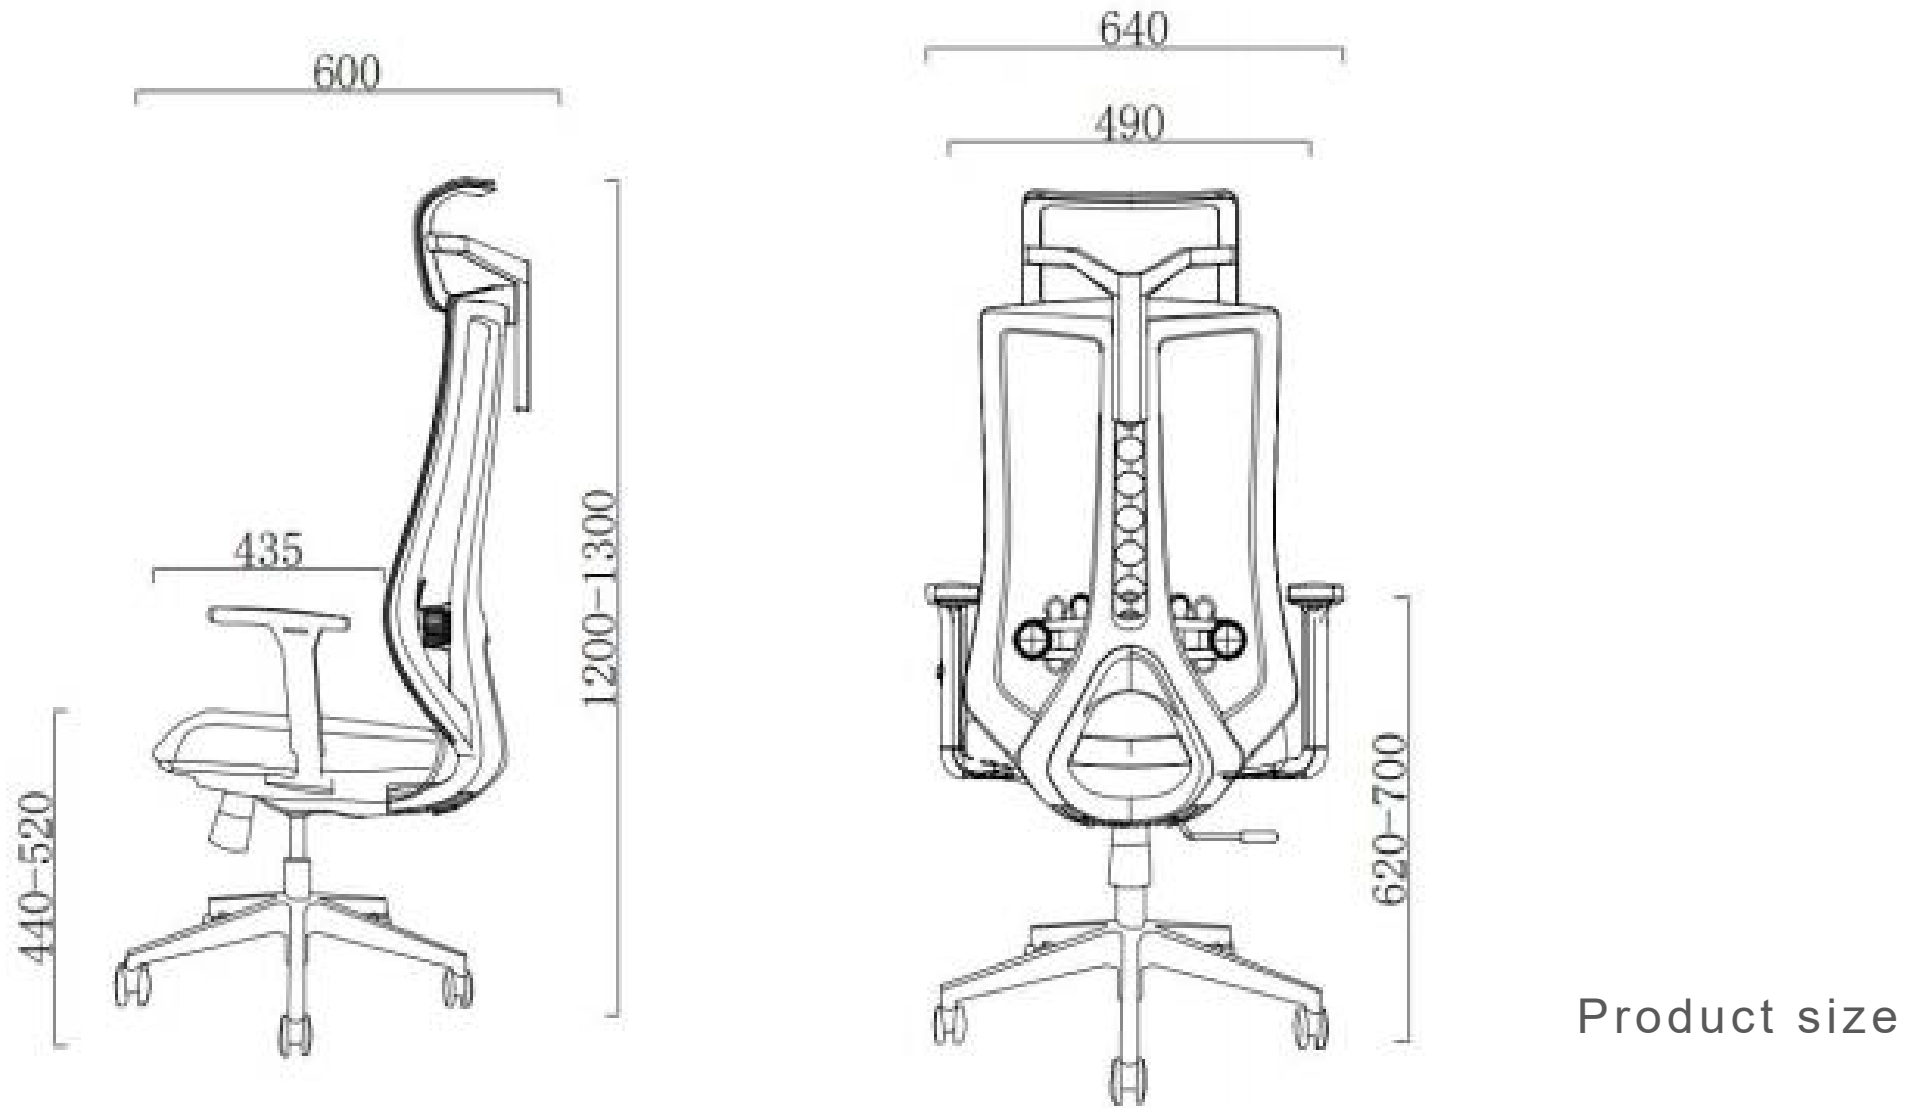

NEW DESIGN OFFICE CHAIR