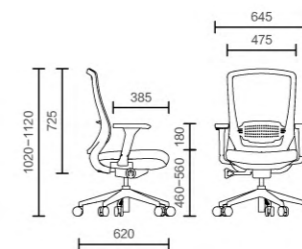

FASHION™

WONDERFUL CYCLE OF TIME

OFFICE CHAIR

MODEL

35 SERIES

COLOR | 颜色

PLASTIC FRAME | 胶框

黑色

灰色

CL-35B