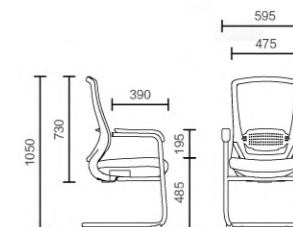

FASHION™

WONDERFUL CYCLE OF TIME

OFFICE CHAIR

MODEL

35 SERIES

COLOR | 颜色

PLASTIC FRAME | 胶框

黑色

灰色

CL-35C