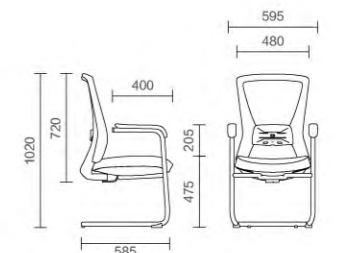

ATR-OFFICE

Humane and considerate craftsmans matches with modern shaping concepts, bringing certainly the ideal wise choice to you. Remarkable space gives you the joy of office work, and more importantly the joy of success.

OFFICE CHAIR

MODEL

177 SERIES

COLOR | 颜色

PLASTIC FRAME | 胶框

BACK MESH | 背网

SEAT FABRIC | 座布