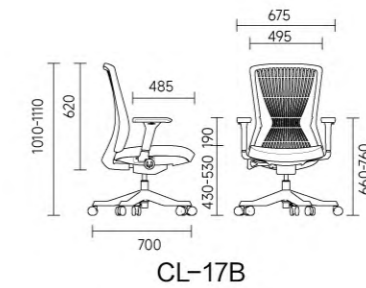

MODEL

17 SERIES

COLOR | 颜色

PLASTIC FRAME | 胶框

BACK MESH | 背网

SEAT FABRIC | 座布

ATR-OFFICE

”