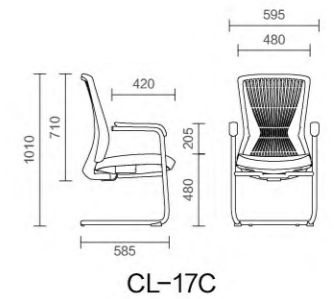

MODEL

17 SERIES

COLOR | 颜色

PLASTIC FRAME | 胶框

BACK MESH | 背网

SEAT FABRIC | 座布

ATR-OFFICE

”