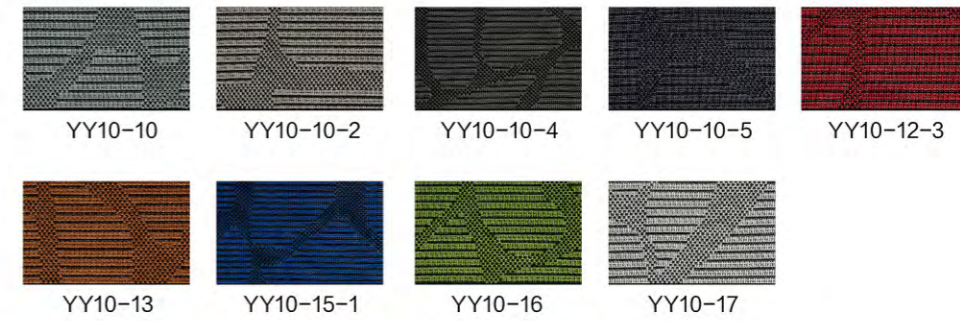

OFFICE CHAIR

MODEL

177 SERIES

COLOR | 颜色

PLASTIC FRAME | 胶框

BACK MESH | 背网

SEAT FABRIC | 座布

CL-177A