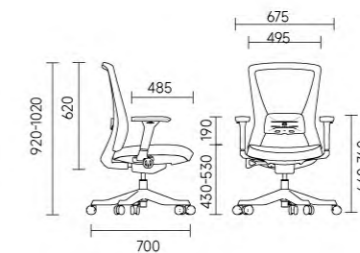

OFFICE CHAIR

MODEL

177 SERIES

COLOR | 颜色

PLASTIC FRAME | 胶框

BACK MESH | 背网

SEAT FABRIC | 座布

CL-177A