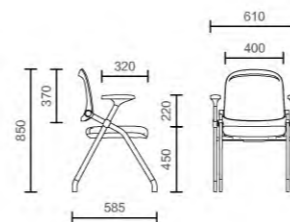

“TECHNOLOGY”

With meticulous craftsmanship, closely following the latest trend of modern office, it gives you extra feeling and stimulation.

以精细的工艺制造，紧贴现代办公的潮流新趋势，为你增添一般的触感与刺激。

OFFICE CHAIR

MODEL

PX01 SERIES

COLOR | 颜色

PLASTIC FRAME | 胶框

黑色

灰色