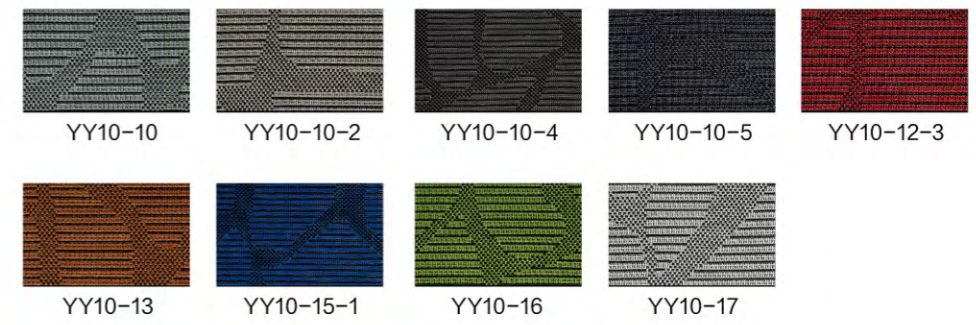

MODEL

17 SERIES

COLOR | 颜色

PLASTIC FRAME | 胶框

BACK MESH | 背网

SEAT FABRIC | 座布

ATR-OFFICE

”