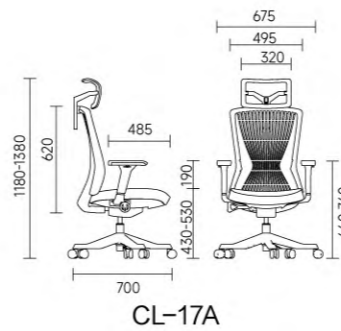

Comfort is the soul of the seat, and material is the key to the soul. Only high-quality materials can create comfortable seats, and every raw material is strictly selected.

CL-177A

CL-177B

CL-177C

OFFICE CHAIR

MODEL

17 SERIES

COLOR | 颜色

PLASTIC FRAME | 胶框

BACK MESH | 背网

SEAT FABRIC | 座布

ATR-OFFICE

”