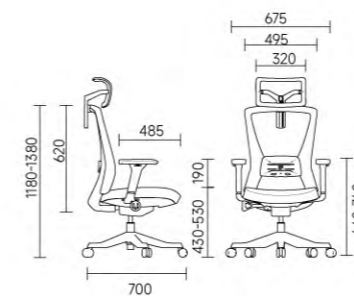

OFFICE CHAIR

MODEL

177 SERIES

COLOR | 颜色

PLASTIC FRAME | 胶框

BACK MESH | 背网

SEAT FABRIC | 座布

CL-177A