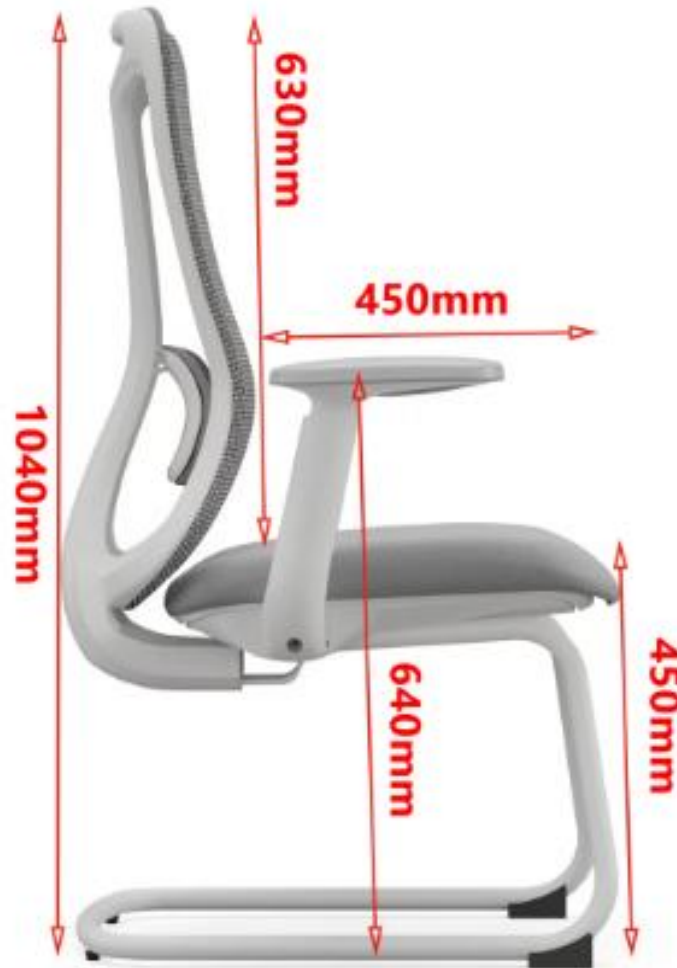

OFFICE MESH CHAIR