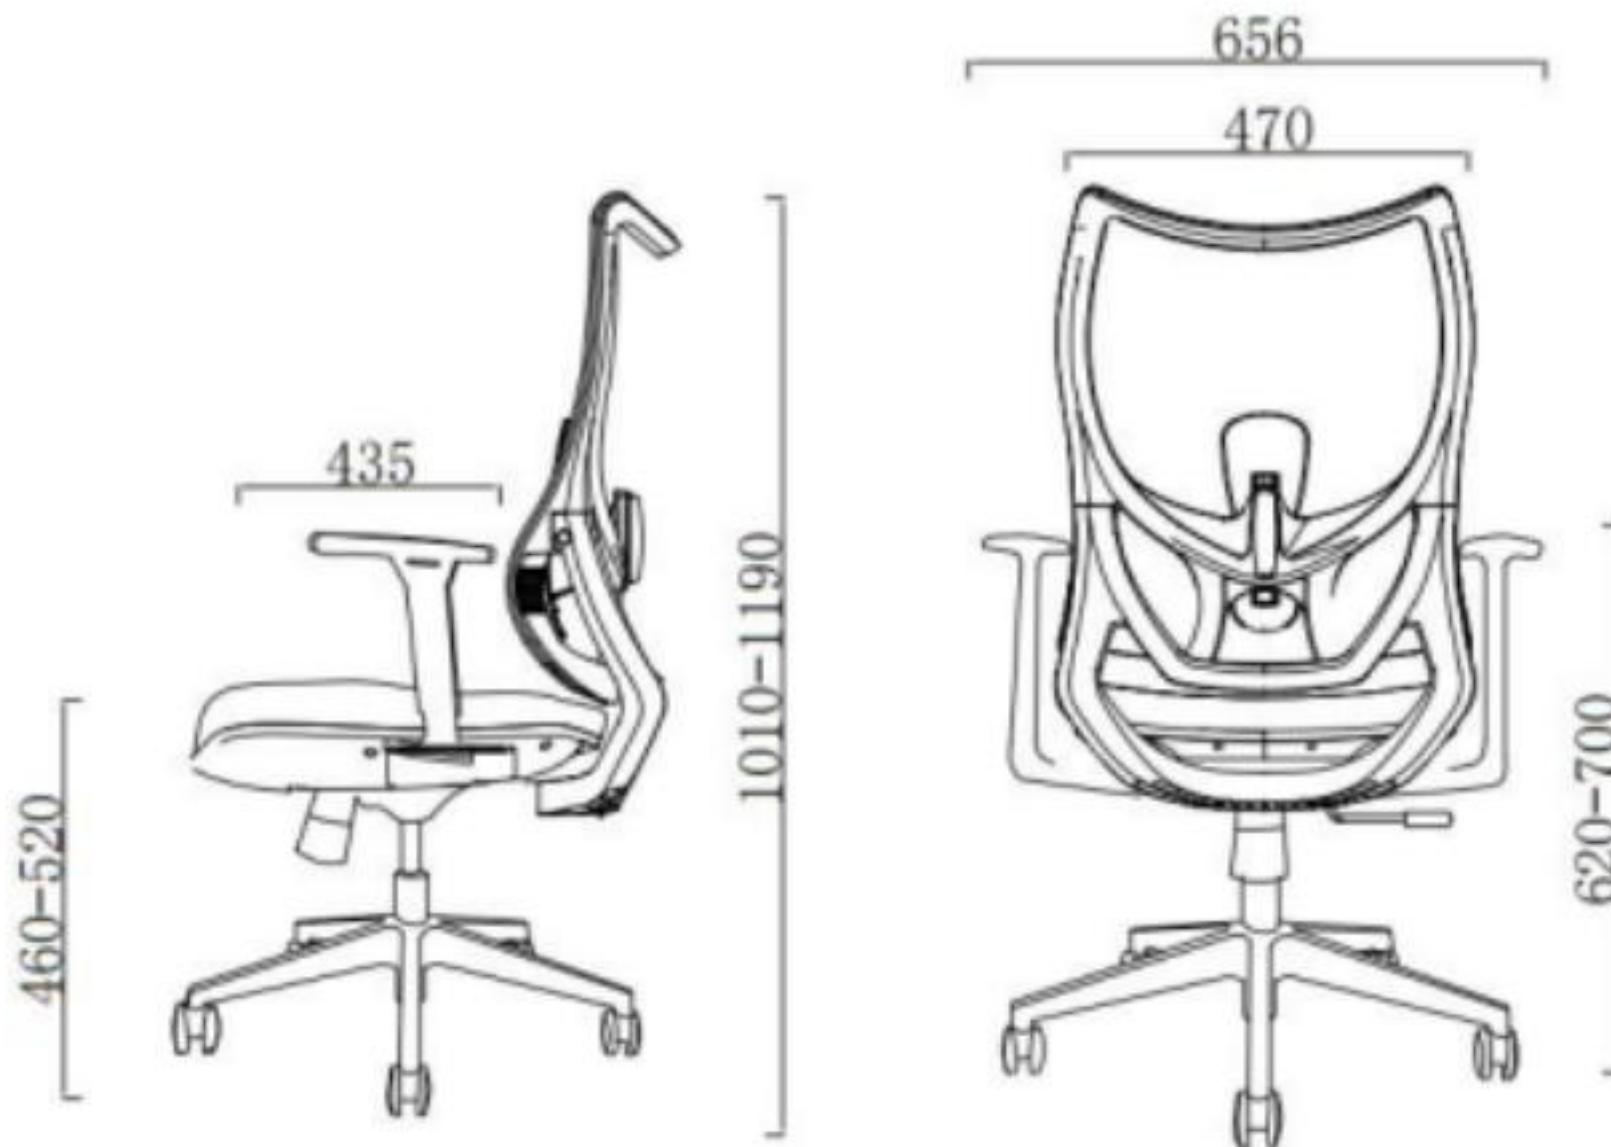

32A-1

NEW DESIGN OFFICE CHAIR

32A-1

NEW DESIGN OFFICE CHAIR

NEW DESIGN OFFICE CHAIR

1. Upholstered with mesh on back.
2. With height adjustable lumbar support.
3. Upholstered with fabric on seat, high quality foam.
4. Fixed arms.
5. Swivel tilt mechanism.
6. Class 3 gas lift.
7. 320MM nylon base.
8. 55MM nylon casters.
7. Product size: W59*D60*H101-119CM.
8. Carton size: 78*55*63(2pcs/ctn).
9. Loading QTY: 190pcs/20'container
480pcs/40HQ container.

33 series

NEW DESIGN OFFICE CHAIR

1. Upholstered with mesh on back and headrest. Headrest with height and angle adjustment.
2. With height adjustable lumbar support.
3. Upholstered with fabric on seat, high quality foam.
4. Height adjustable arms.
5. 3 positions locking mechanism.
6. Class 3 gas lift.
7. 340MM nylon base.
8. 55MM nylon casters.
7. Product size: W62*D60*H125.5-135.5CM.
8. Carton size: 78*55*63(2pcs/ctn).
9. Loading QTY: 190pcs/20'container
480pcs/40HQ container.

33A-1

NEW DESIGN OFFICE CHAIR

33A-1

NEW DESIGN OFFICE CHAIR

NEW DESIGN OFFICE CHAIR

1. Upholstered with mesh on back.
2. With height adjustable lumbar support.
3. Upholstered with fabric on seat, high quality foam.
4. Height adjustable arms.
5. 3 positions locking mechanism.
6. Class 3 gas lift.
7. 340MM nylon base.
8. 55MM nylon casters.
7. Product size: W65.6*D60*H101-119CM.
8. Carton size: 78*55*63(2pcs/ctn).
9. Loading QTY: 190pcs/20'container
480pcs/40HQ container.

33B-1

NEW DESIGN OFFICE CHAIR

33B-1

NEW DESIGN OFFICE CHAIR

NEW DESIGN OFFICE CHAIR

1. Upholstered with mesh on back.
2. With height adjustable lumbar support.
3. Upholstered with fabric on seat, high quality foam.
4. Height adjustable arms.
5. Black powder coated sled base.
6. Product size: W65.6*D58*H120CM.
7. Carton size: 78*55*63(2pcs/ctn).
8. Loading QTY: 2600pcs/20'container
670pcs/40HQ container.