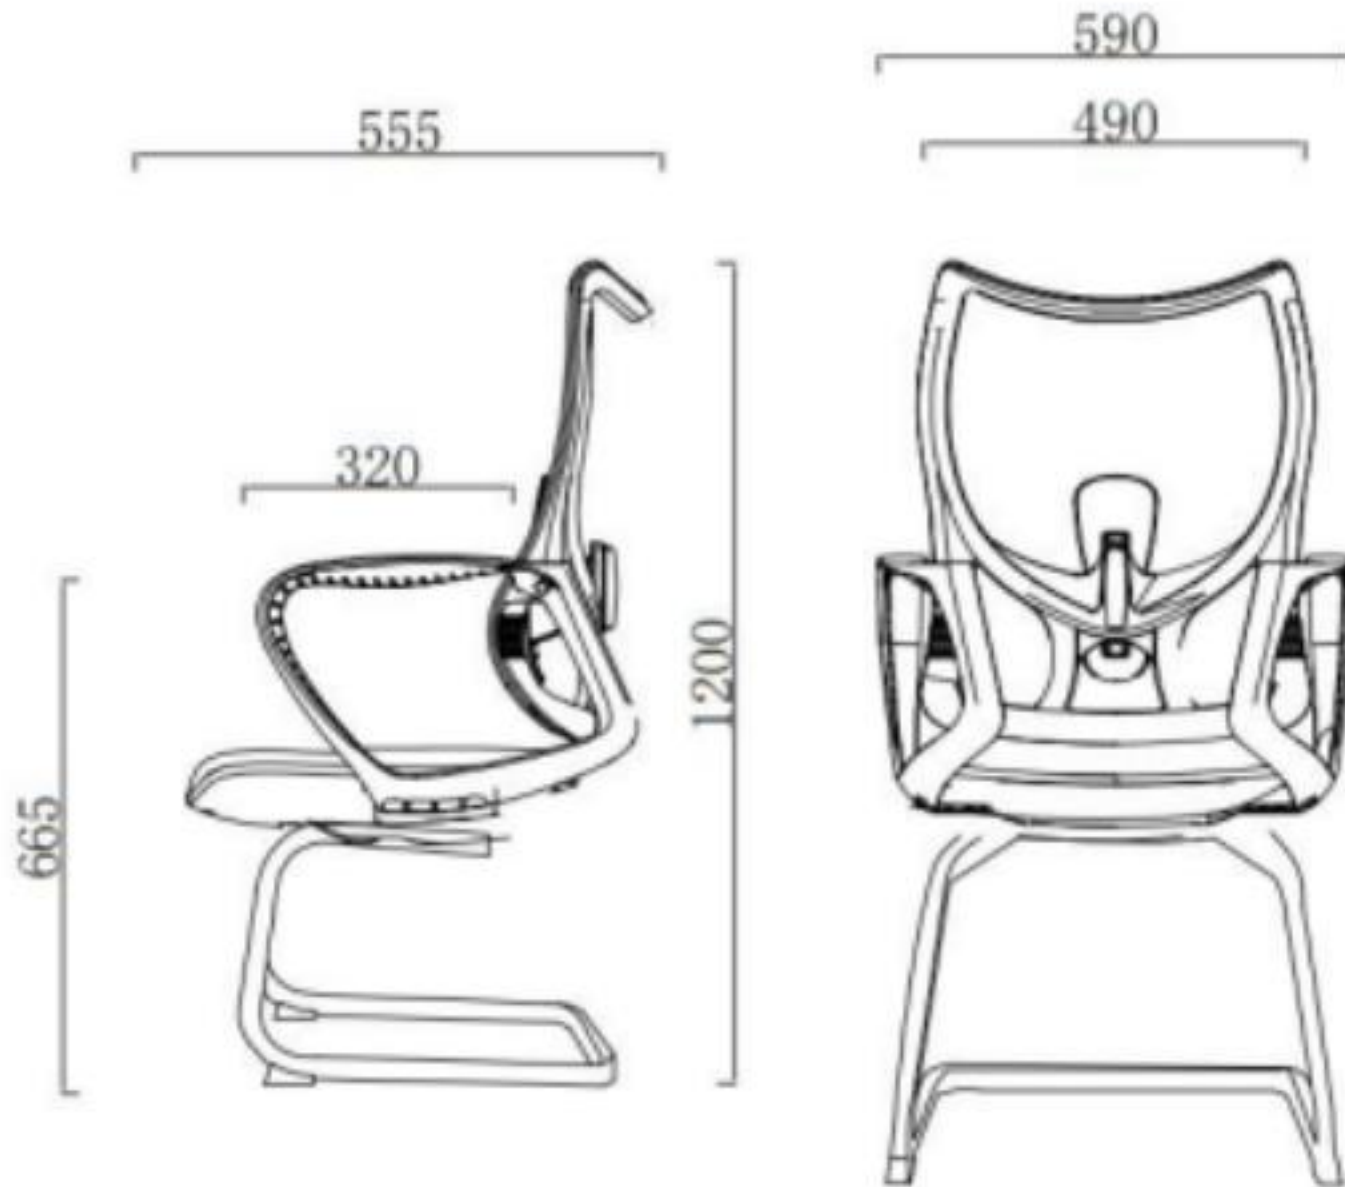

NEW DESIGN OFFICE CHAIR