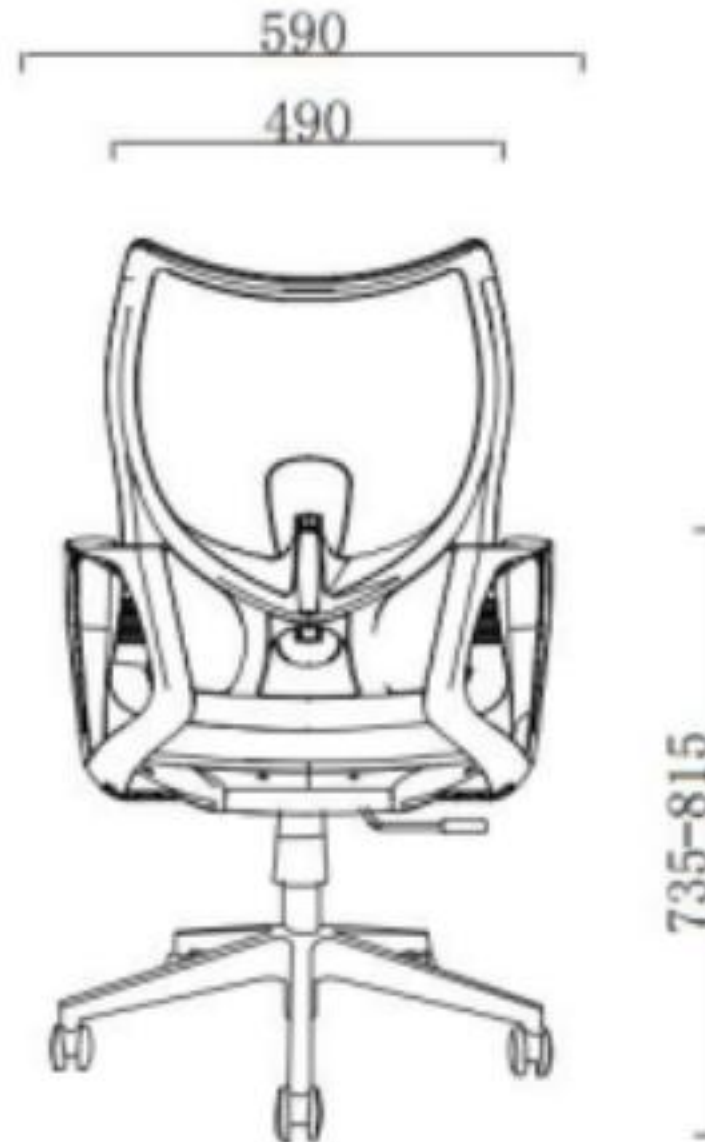

NEW DESIGN OFFICE CHAIR

32 series

NEW DESIGN OFFICE CHAIR

1. Upholstered with mesh on back and headrest. Headrest with height and angle adjustment.
2. With height adjustable lumbar support.
3. Upholstered with fabric on seat, high quality foam.
4. Fixed arms.
5. Swivel tilt mechanism.
6. Class 3 gas lift.
7. 320MM nylon base.
8. 55MM nylon casters.
7. Product size: W59*D60*H125.5-135.5CM.
8. Carton size: 78*55*63(2pcs/ctn).
9. Loading QTY: 190pcs/20'container
480pcs/40HQ container.

32A-1

NEW DESIGN OFFICE CHAIR

32A-1

NEW DESIGN OFFICE CHAIR

NEW DESIGN OFFICE CHAIR

1. Upholstered with mesh on back.
2. With height adjustable lumbar support.
3. Upholstered with fabric on seat, high quality foam.
4. Fixed arms.
5. Swivel tilt mechanism.
6. Class 3 gas lift.
7. 320MM nylon base.
8. 55MM nylon casters.
7. Product size: W59*D60*H101-119CM.
8. Carton size: 78*55*63(2pcs/ctn).
9. Loading QTY: 190pcs/20'container
480pcs/40HQ container.

32B-1

NEW DESIGN OFFICE CHAIR

32B-1

NEW DESIGN OFFICE CHAIR

NEW DESIGN OFFICE CHAIR

32C-1

NEW DESIGN OFFICE CHAIR

1. Upholstered with mesh on back.
2. With height adjustable lumbar support.
3. Upholstered with fabric on seat, high quality foam.
4. Fixed arms.
5. Black powder coated sled base.
6. Product size: W59*D55.5*H120CM.
7. Carton size: 78*55*63(2pcs/ctn).
8. Loading QTY: 2600pcs/20'container
670pcs/40HQ container.

33 series

NEW DESIGN OFFICE CHAIR

1. Upholstered with mesh on back and headrest. Headrest with height and angle adjustment.
2. With height adjustable lumbar support.
3. Upholstered with fabric on seat, high quality foam.
4. Height adjustable arms.
5. 3 positions locking mechanism.
6. Class 3 gas lift.
7. 340MM nylon base.
8. 55MM nylon casters.
7. Product size: W62*D60*H125.5-135.5CM.
8. Carton size: 78*55*63(2pcs/ctn).
9. Loading QTY: 190pcs/20'container
480pcs/40HQ container.