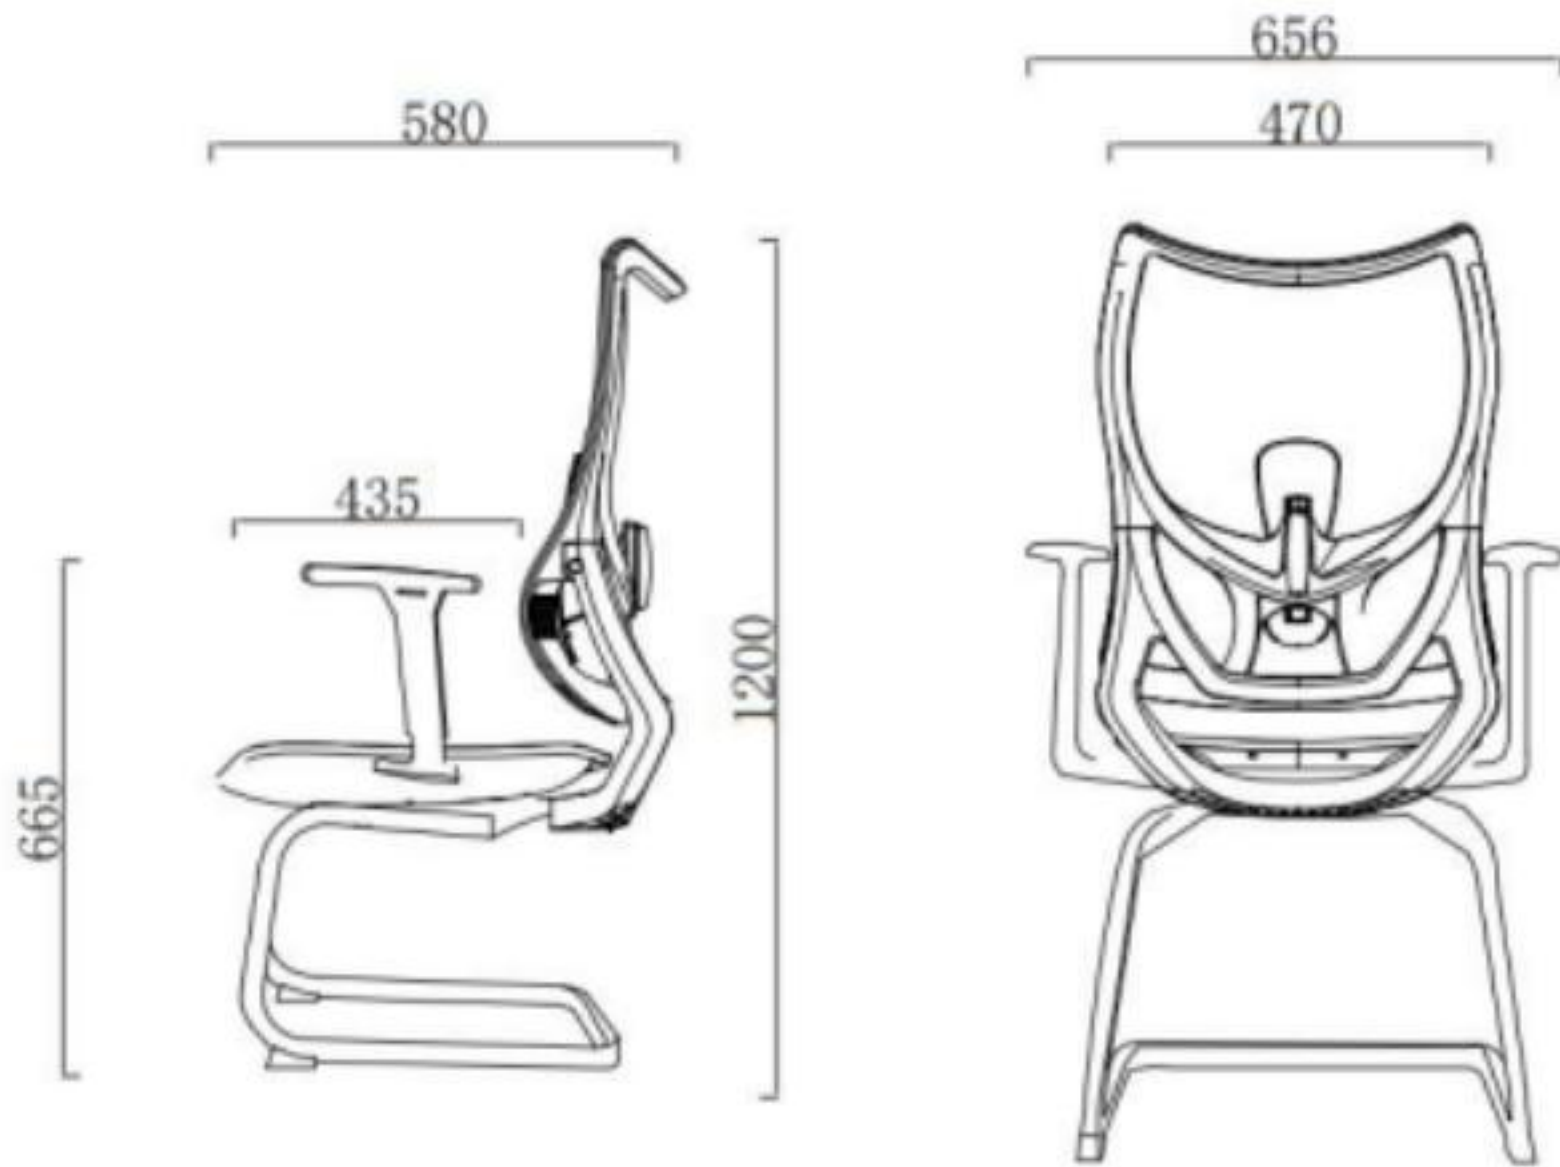

33A-1

NEW DESIGN OFFICE CHAIR

33A-1

NEW DESIGN OFFICE CHAIR

NEW DESIGN OFFICE CHAIR

1. Upholstered with mesh on back.
2. With height adjustable lumbar support.
3. Upholstered with fabric on seat, high quality foam.
4. Height adjustable arms.
5. 3 positions locking mechanism.
6. Class 3 gas lift.
7. 340MM nylon base.
8. 55MM nylon casters.
7. Product size: W65.6*D60*H101-119CM.
8. Carton size: 78*55*63(2pcs/ctn).
9. Loading QTY: 190pcs/20'container
480pcs/40HQ container.

33B-1

NEW DESIGN OFFICE CHAIR

33B-1

NEW DESIGN OFFICE CHAIR

NEW DESIGN OFFICE CHAIR

1. Upholstered with mesh on back.
2. With height adjustable lumbar support.
3. Upholstered with fabric on seat, high quality foam.
4. Height adjustable arms.
5. Black powder coated sled base.
6. Product size: W65.6*D58*H120CM.
7. Carton size: 78*55*63(2pcs/ctn).
8. Loading QTY: 2600pcs/20'container
670pcs/40HQ container.

33C-1

NEW DESIGN OFFICE CHAIR

NEW DESIGN OFFICE CHAIR

33C-1

NEW DESIGN OFFICE CHAIR

NEW DESIGN OFFICE CHAIR

33A-2

33B-2

33C-2

Grey color for options

IMPROVED VERSION

1.32 series **(with fixed arms)** original design with plastic seat shell for high and middle back chair, but we receive some feedback from customers that the seat feeling is not so comfortable due to the seat depth is short and the assembly with a little hard to accomplish.