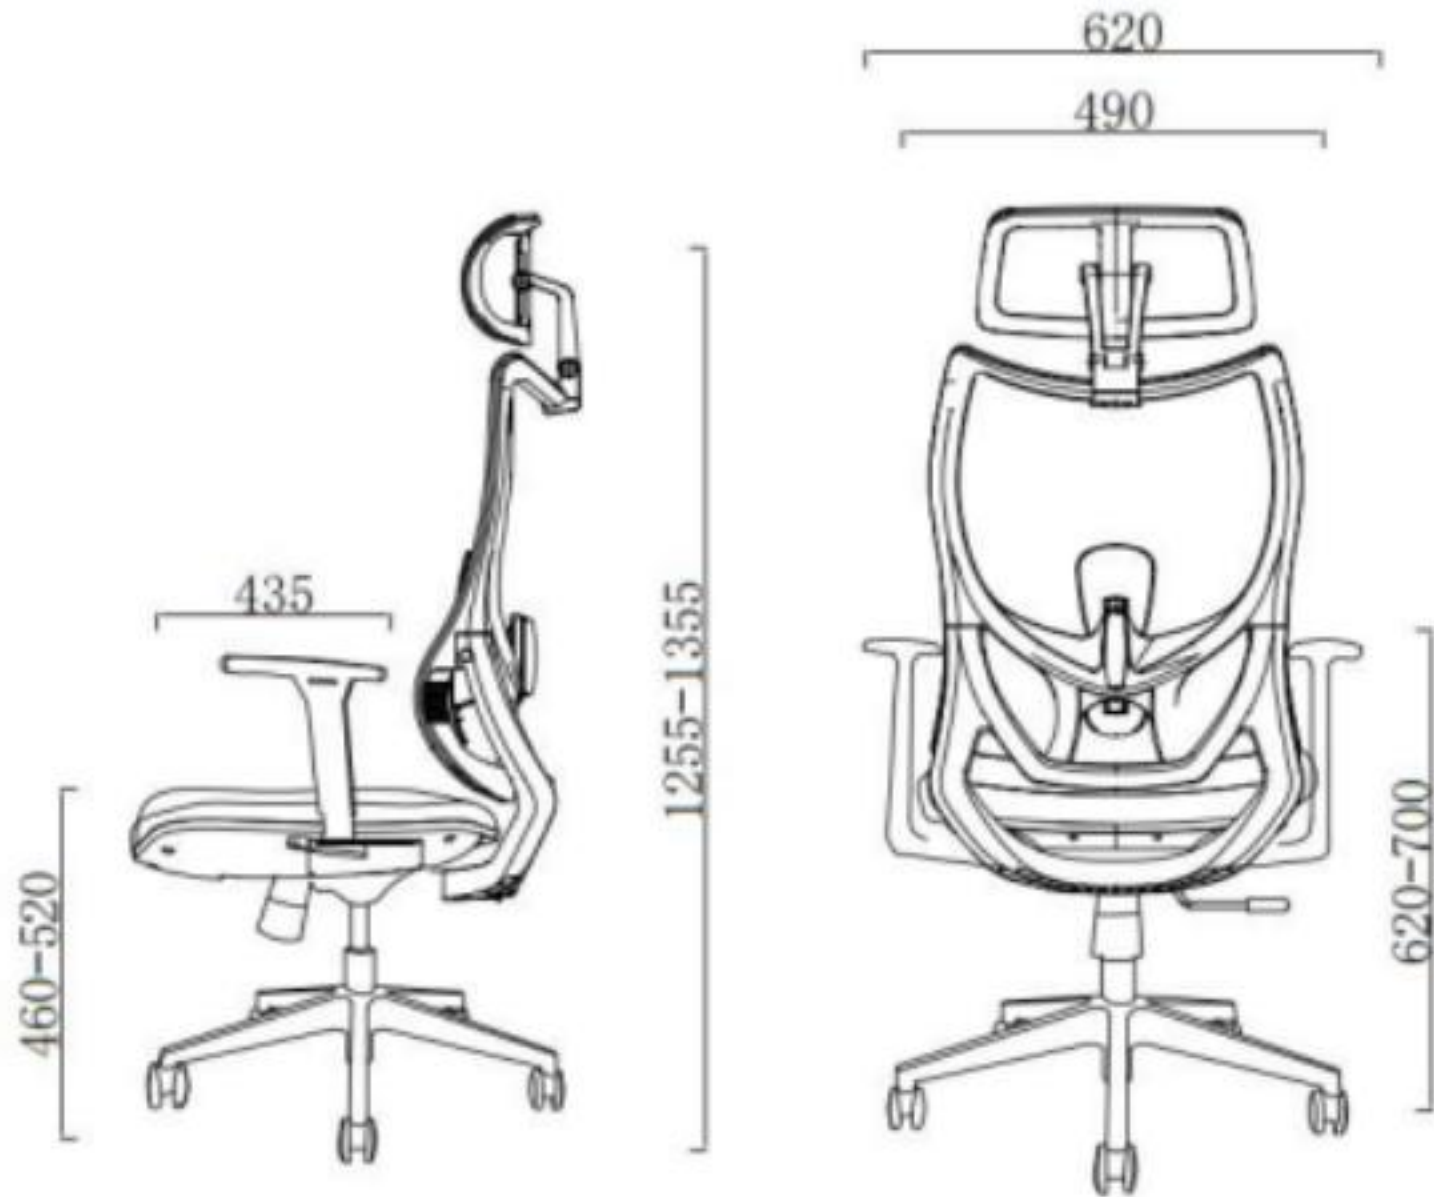

32A-1

NEW DESIGN OFFICE CHAIR

32A-1

NEW DESIGN OFFICE CHAIR

NEW DESIGN OFFICE CHAIR

1. Upholstered with mesh on back.
2. With height adjustable lumbar support.
3. Upholstered with fabric on seat, high quality foam.
4. Fixed arms.
5. Swivel tilt mechanism.
6. Class 3 gas lift.
7. 320MM nylon base.
8. 55MM nylon casters.
7. Product size: W59*D60*H101-119CM.
8. Carton size: 78*55*63(2pcs/ctn).
9. Loading QTY: 190pcs/20'container
480pcs/40HQ container.

33 series

NEW DESIGN OFFICE CHAIR

1. Upholstered with mesh on back and headrest. Headrest with height and angle adjustment.
2. With height adjustable lumbar support.
3. Upholstered with fabric on seat, high quality foam.
4. Height adjustable arms.
5. 3 positions locking mechanism.
6. Class 3 gas lift.
7. 340MM nylon base.
8. 55MM nylon casters.
7. Product size: W62*D60*H125.5-135.5CM.
8. Carton size: 78*55*63(2pcs/ctn).
9. Loading QTY: 190pcs/20'container
480pcs/40HQ container.

33A-1

NEW DESIGN OFFICE CHAIR

33A-1

NEW DESIGN OFFICE CHAIR

NEW DESIGN OFFICE CHAIR

1. Upholstered with mesh on back.
2. With height adjustable lumbar support.
3. Upholstered with fabric on seat, high quality foam.
4. Height adjustable arms.
5. 3 positions locking mechanism.
6. Class 3 gas lift.
7. 340MM nylon base.
8. 55MM nylon casters.
7. Product size: W65.6*D60*H101-119CM.
8. Carton size: 78*55*63(2pcs/ctn).
9. Loading QTY: 190pcs/20'container
480pcs/40HQ container.

33B-1

NEW DESIGN OFFICE CHAIR

33B-1

NEW DESIGN OFFICE CHAIR

NEW DESIGN OFFICE CHAIR

1. Upholstered with mesh on back.
2. With height adjustable lumbar support.
3. Upholstered with fabric on seat, high quality foam.
4. Height adjustable arms.
5. Black powder coated sled base.
6. Product size: W65.6*D58*H120CM.
7. Carton size: 78*55*63(2pcs/ctn).
8. Loading QTY: 2600pcs/20'container
670pcs/40HQ container.