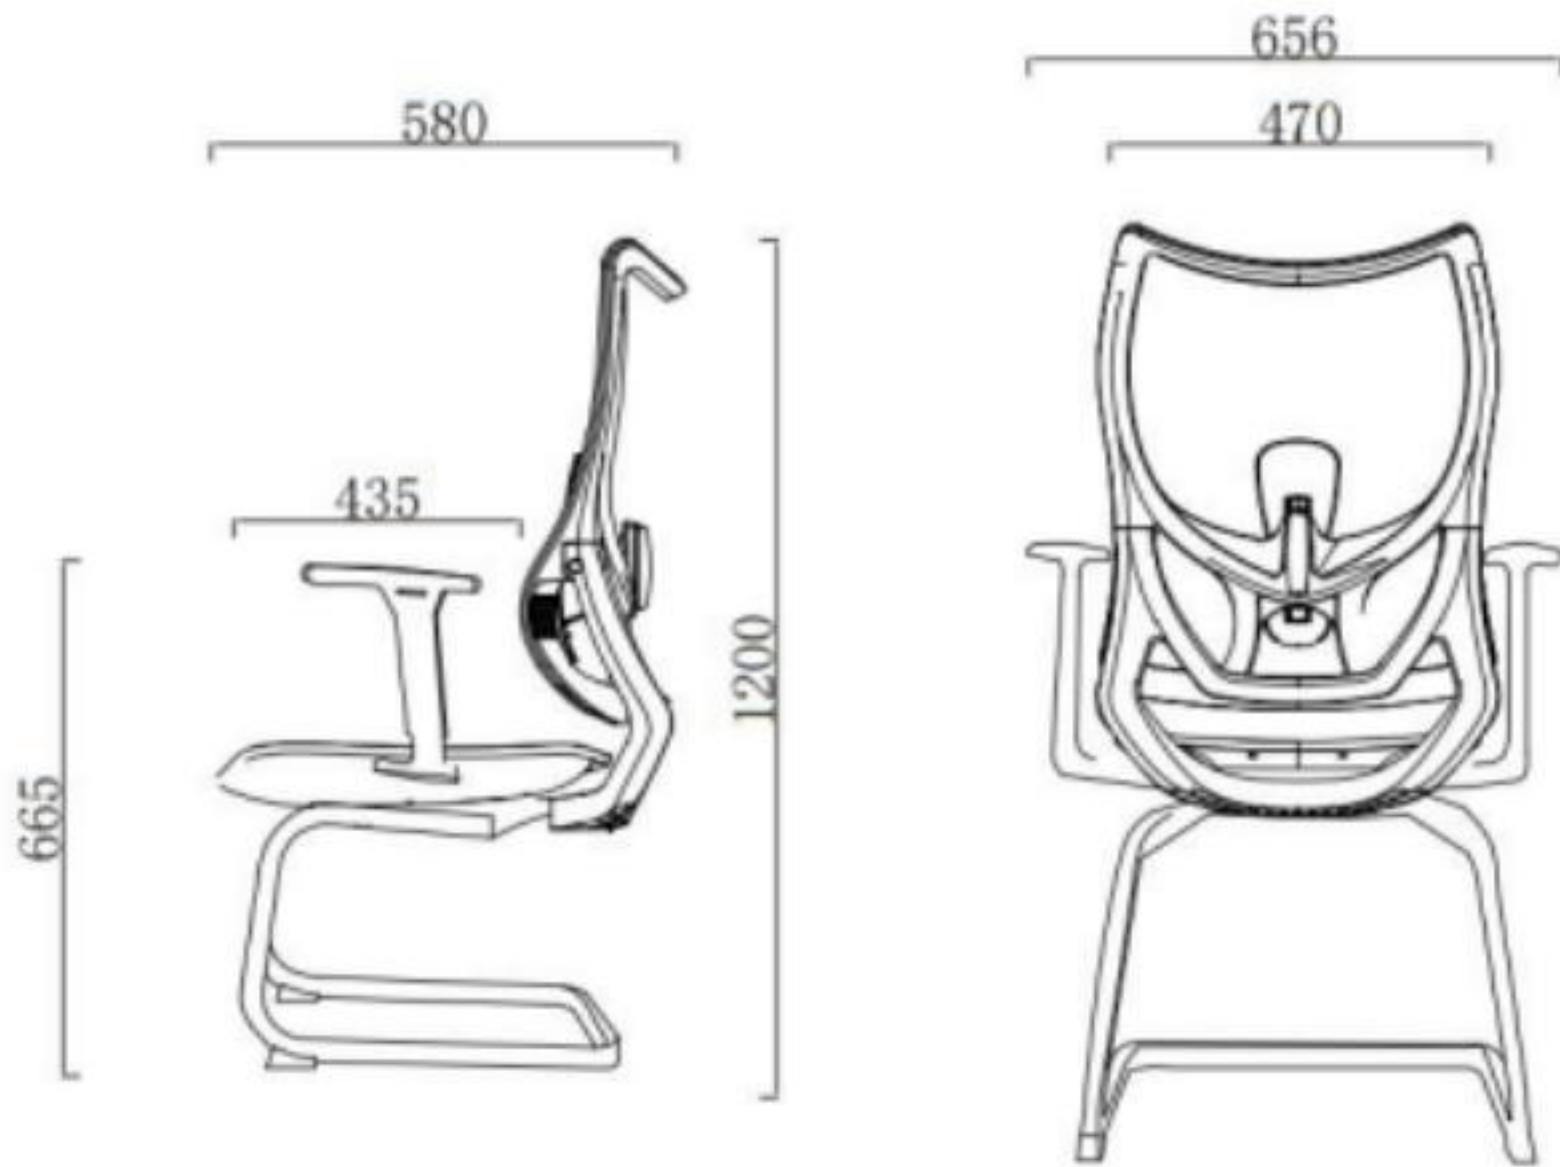

NEW DESIGN OFFICE CHAIR