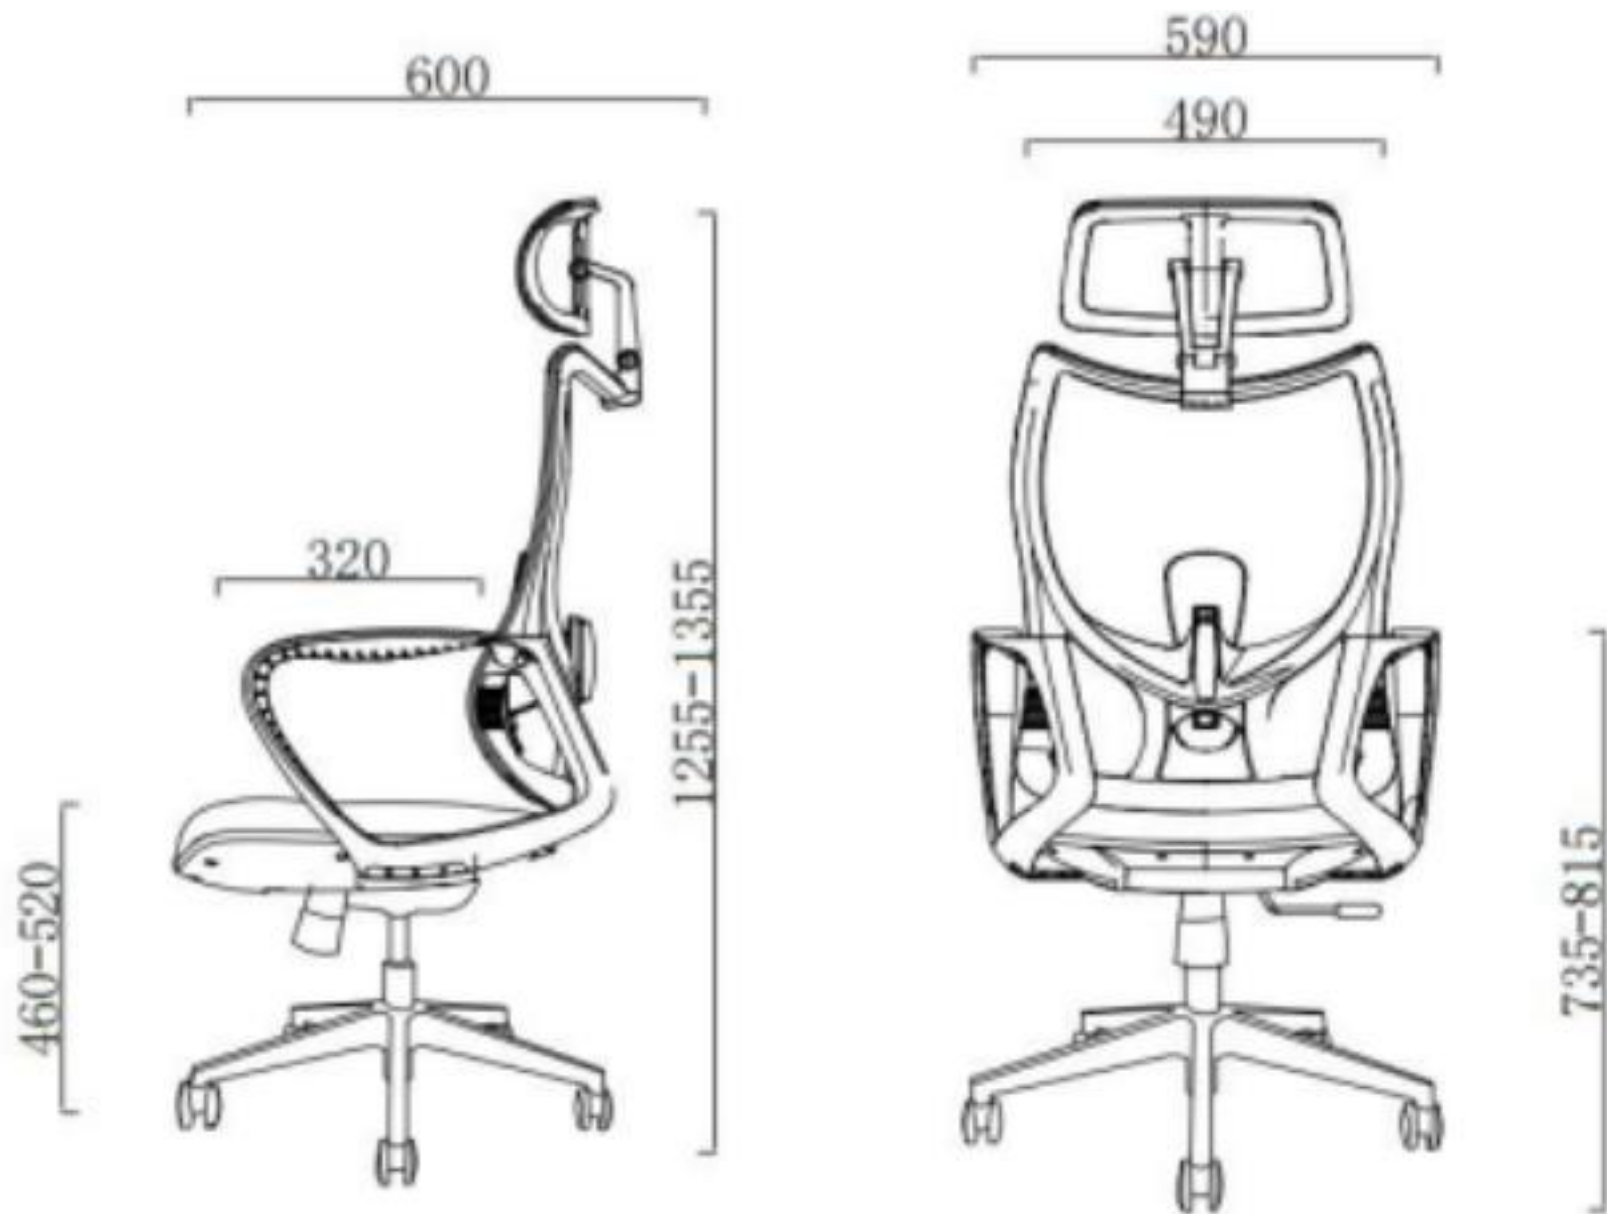

NEW DESIGN OFFICE CHAIR

32 series

NEW DESIGN OFFICE CHAIR

1. Upholstered with mesh on back and headrest. Headrest with height and angle adjustment.
2. With height adjustable lumbar support.
3. Upholstered with fabric on seat, high quality foam.
4. Fixed arms.
5. Swivel tilt mechanism.
6. Class 3 gas lift.
7. 320MM nylon base.
8. 55MM nylon casters.
7. Product size: W59*D60*H125.5-135.5CM.
8. Carton size: 78*55*63(2pcs/ctn).
9. Loading QTY: 190pcs/20'container
480pcs/40HQ container.

32A-1

NEW DESIGN OFFICE CHAIR

32A-1

NEW DESIGN OFFICE CHAIR

NEW DESIGN OFFICE CHAIR

1. Upholstered with mesh on back.
2. With height adjustable lumbar support.
3. Upholstered with fabric on seat, high quality foam.
4. Fixed arms.
5. Swivel tilt mechanism.
6. Class 3 gas lift.
7. 320MM nylon base.
8. 55MM nylon casters.
7. Product size: W59*D60*H101-119CM.
8. Carton size: 78*55*63(2pcs/ctn).
9. Loading QTY: 190pcs/20'container
480pcs/40HQ container.

32B-1

NEW DESIGN OFFICE CHAIR

32B-1

NEW DESIGN OFFICE CHAIR

NEW DESIGN OFFICE CHAIR

32C-1

NEW DESIGN OFFICE CHAIR

1. Upholstered with mesh on back.
2. With height adjustable lumbar support.
3. Upholstered with fabric on seat, high quality foam.
4. Fixed arms.
5. Black powder coated sled base.
6. Product size: W59*D55.5*H120CM.
7. Carton size: 78*55*63(2pcs/ctn).
8. Loading QTY: 2600pcs/20'container
670pcs/40HQ container.

33 series

NEW DESIGN OFFICE CHAIR

1. Upholstered with mesh on back and headrest. Headrest with height and angle adjustment.
2. With height adjustable lumbar support.
3. Upholstered with fabric on seat, high quality foam.
4. Height adjustable arms.
5. 3 positions locking mechanism.
6. Class 3 gas lift.
7. 340MM nylon base.
8. 55MM nylon casters.
7. Product size: W62*D60*H125.5-135.5CM.
8. Carton size: 78*55*63(2pcs/ctn).
9. Loading QTY: 190pcs/20'container
480pcs/40HQ container.