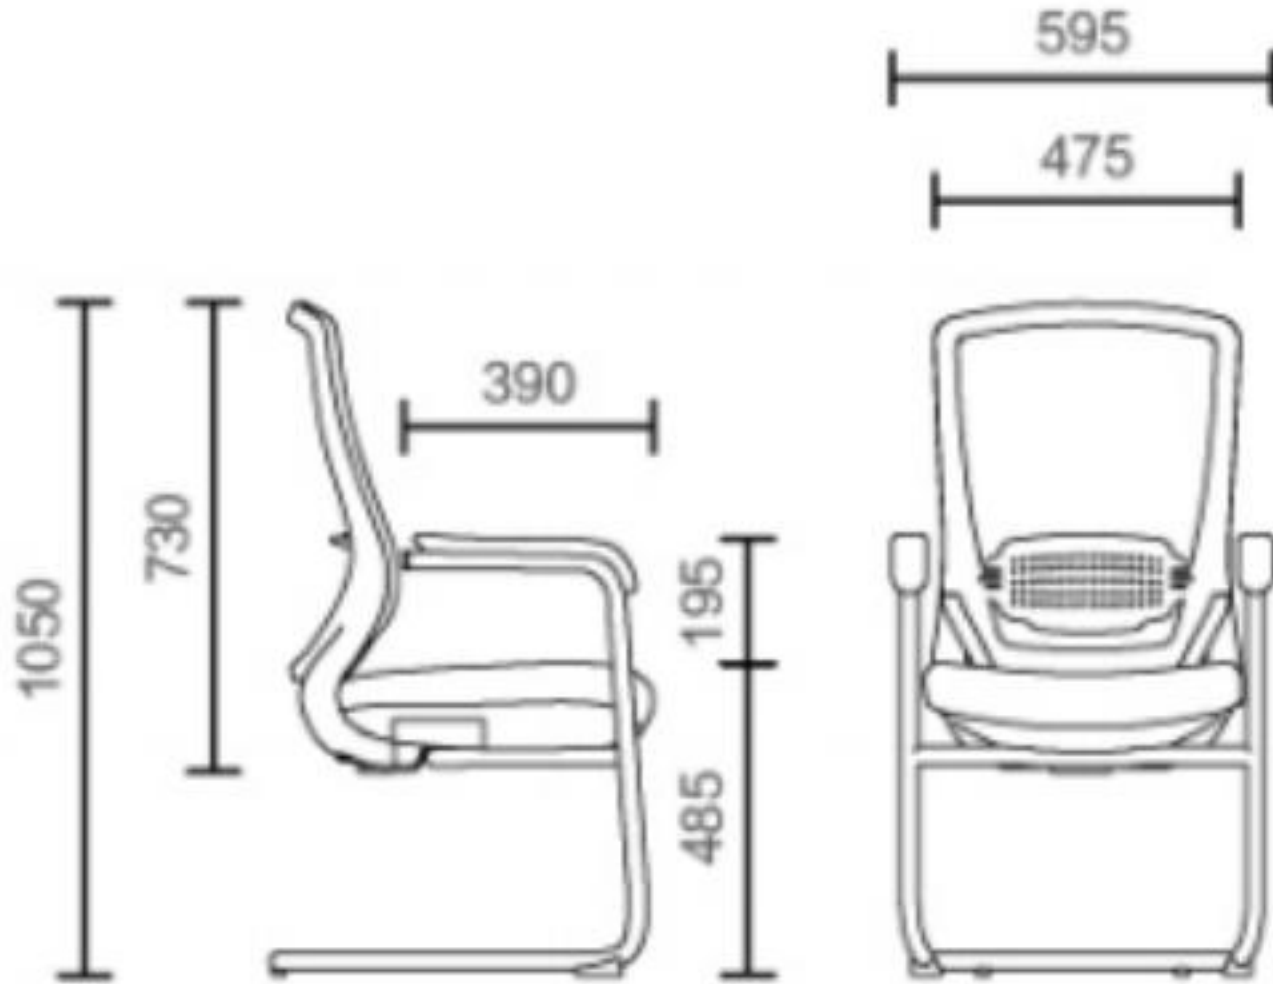

35A-2

PROMOTION

35 SERIES NEW DESIGN OFFICE CHAIR

35A-2

35 SERIES NEW DESIGN OFFICE CHAIR

GREY COLOR FRAME

1. Back frame: Upholstered with elastic mesh, PA+glass fiber.
2. Lumbar support: with height adjustment.
3. Arms: 3D arms.
4. Seat cushion: Upholstered with fabric, molded foam, no plywood and no nail, environmental protection design.
5. Mechanism: Self loading mechanism with 2 positions locking.
6. Base: 340MM chromed base.
7. Gas lift ; class 3 with SGS certificate.
8. 60MM PU casters.
9. Product size: W64.5*D62*H102-112CM.
10. Carton size: 78*35*63(1pcs/ctn).
11. Loading QTY: 150pcs/20'container
378pcs/40HQ container.

35B-2

PROMOTION

35 SERIES NEW DESIGN OFFICE CHAIR

35B-2

35 SERIES NEW DESIGN OFFICE CHAIR

GREY COLOR FRAME

1. Back frame: Upholstered with elastic mesh, PA+glass fiber.
2. Lumbar support: with height adjustment.
3. Arms: fixed arms.
4. Seat cushion: Upholstered with fabric, molded foam, no plywood and no nail, environmental protection design.
5. Base: Grey powder coated.
9. Product size: W59.5.5*D62*H105CM.
10. Carton size: 78*57*63(2pcs/ctn).
11. Loading QTY: 180pcs/20'container
464pcs/40HQ container.

35C-2

PROMOTION

35 SERIES NEW DESIGN OFFICE CHAIR

35C-2

36 SERIES NEW DESIGN OFFICE CHAIR

35 SERIES NEW DESIGN OFFICE CHAIR

PRODUCT SIZE

35 SERIES NEW DESIGN OFFICE CHAIR