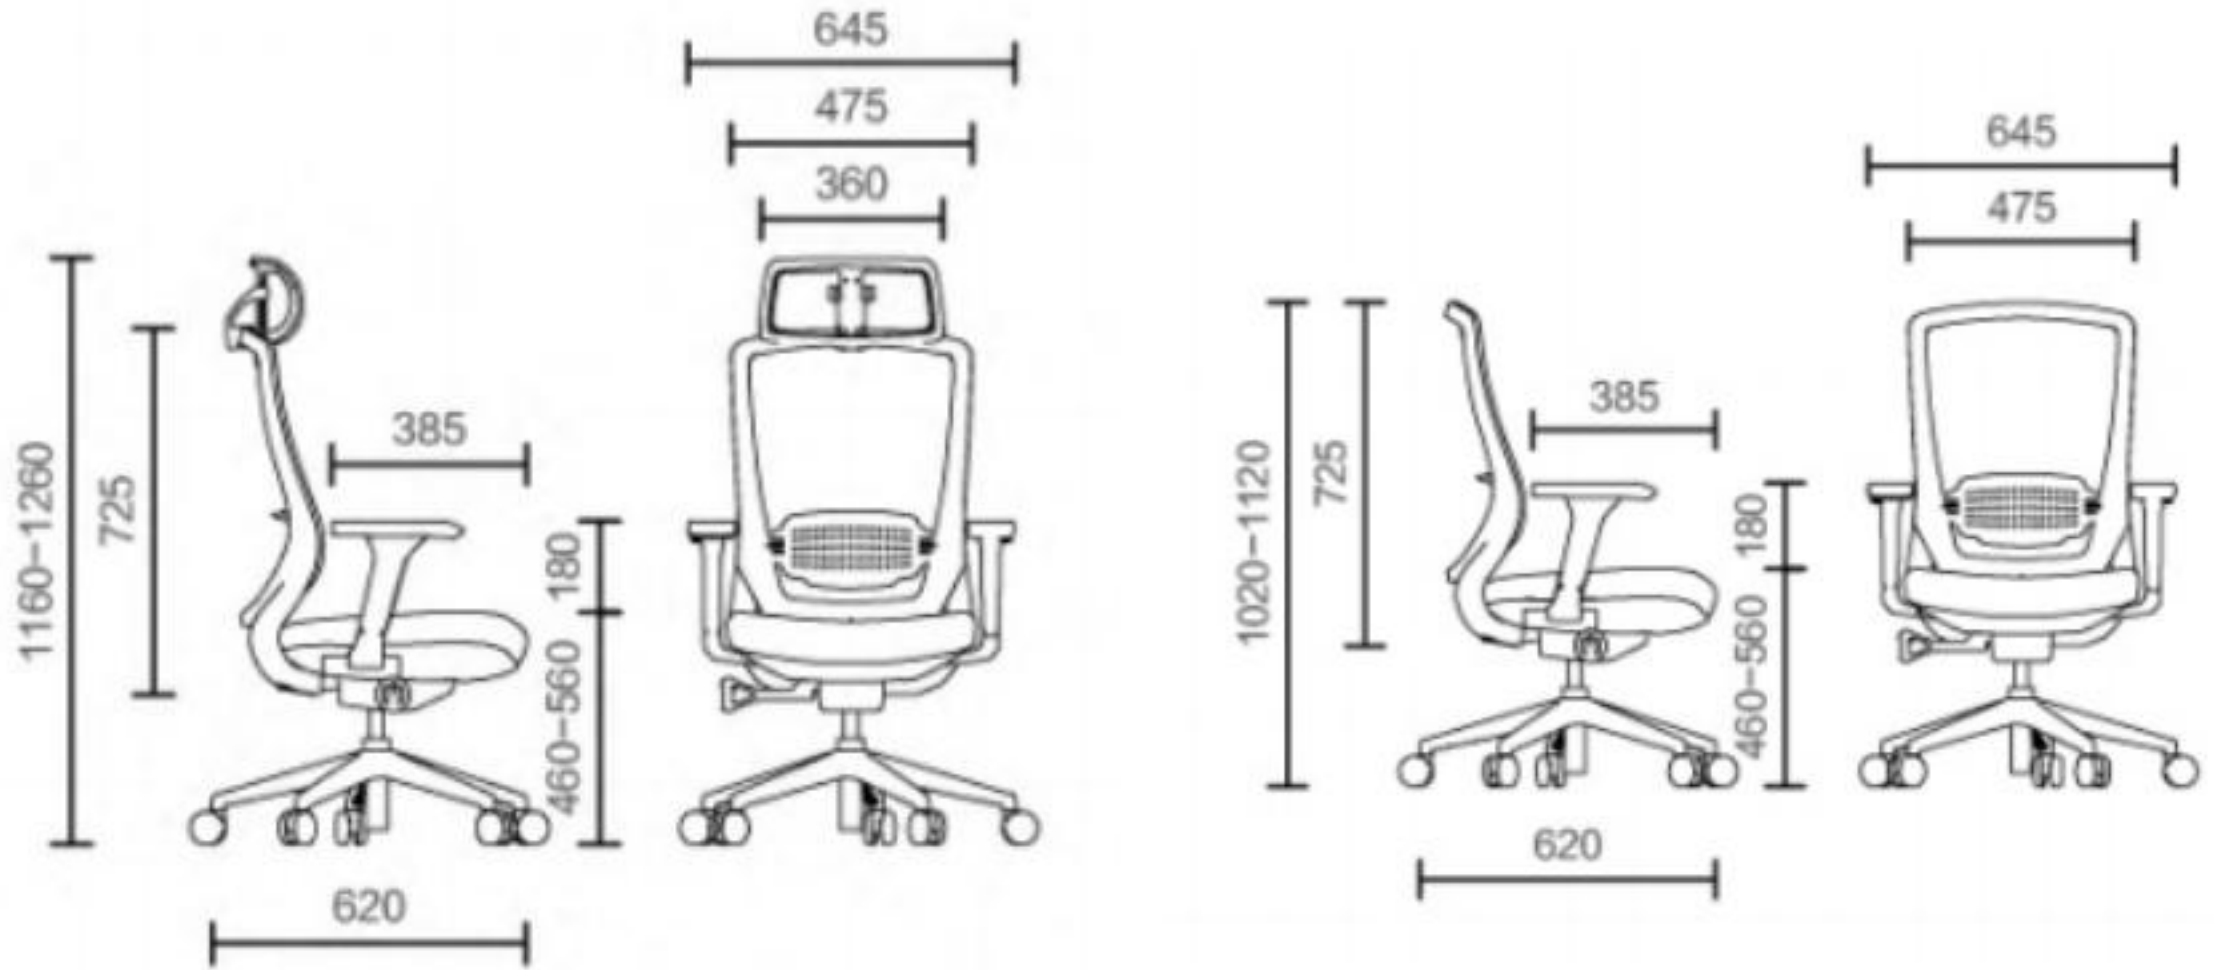

36 SERIES NEW DESIGN OFFICE CHAIR