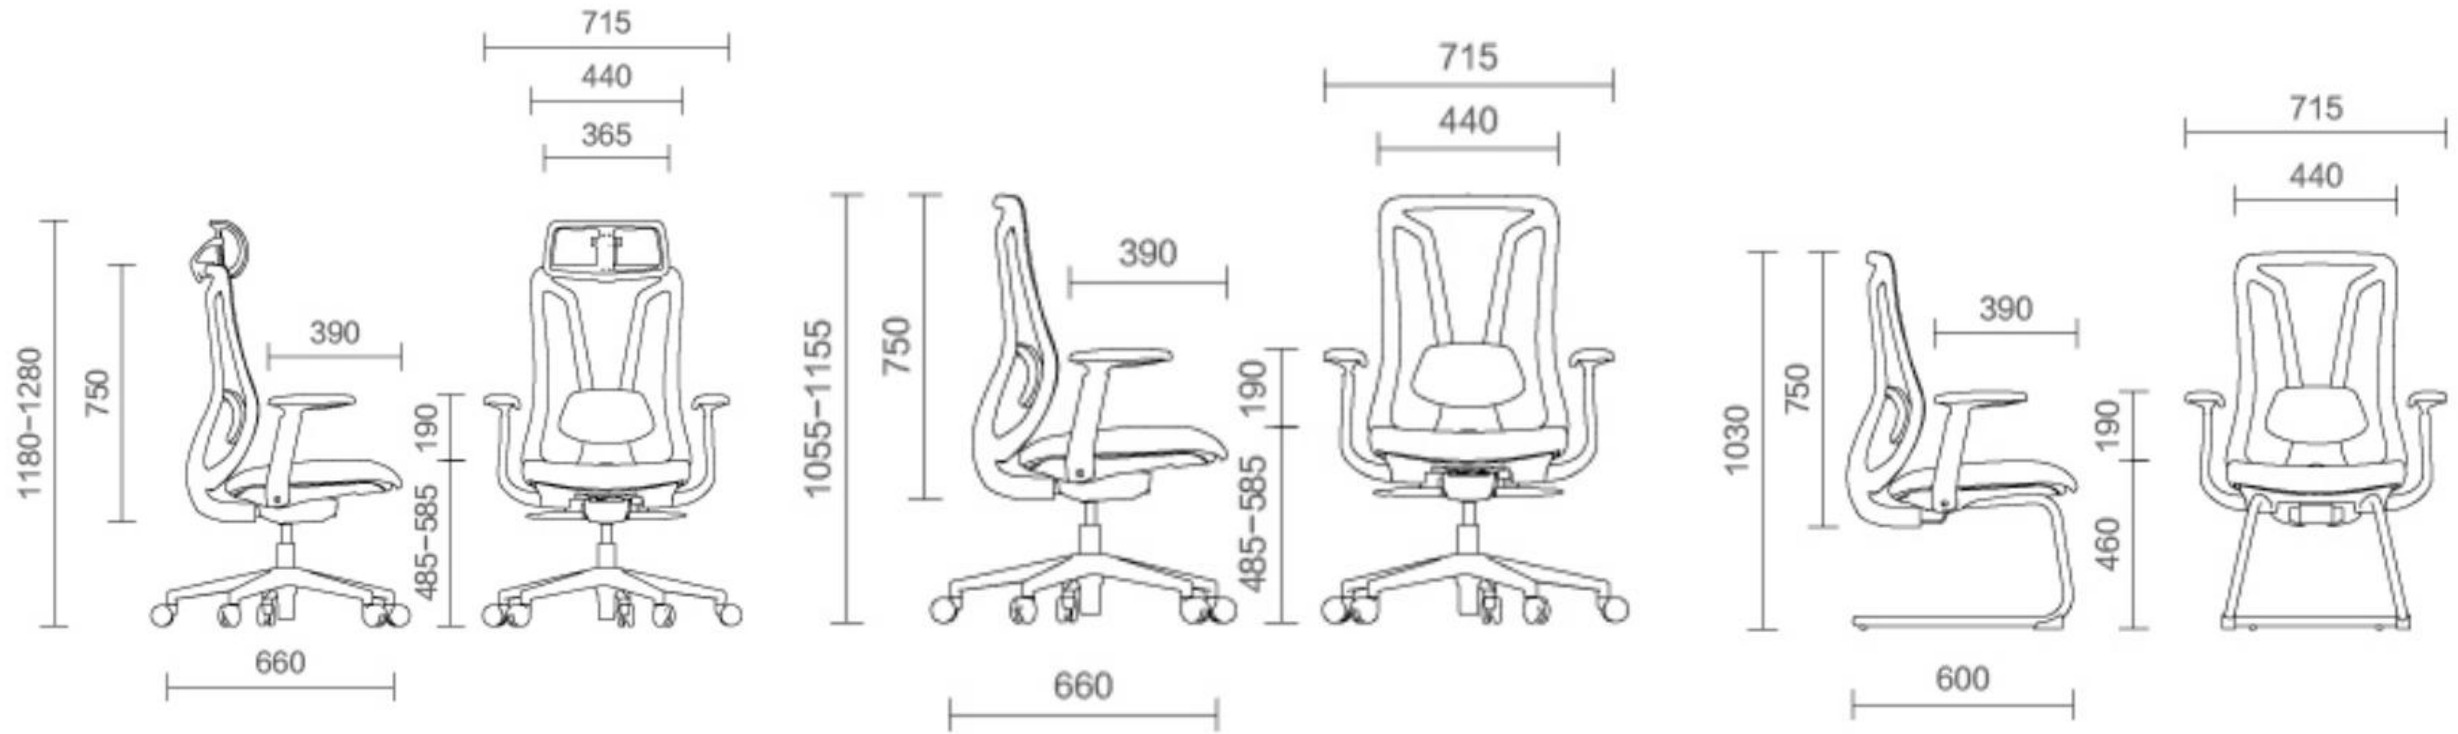

# NEW DESIGN OFFICE CHAIR

1. Back frame: Upholstered with elastic mesh, PP+glass fiber.
2. Lumbar support: upholstered with fabric, with height adjustment.
3. Arms: 3D arms with PU pad.
4. Seat cushion: Upholstered with fabric, molded foam, no plywood and no nail, environmental protection design.
5. Mechanism: Multi-functional mechanism or 3 positions locking mechanism
6. Base: 340MM nylon base.
- 7 Gas lift ; class 3 with SGS certificate.
8. 60MM PU casters.
9. Product size: W71.5\*D66\*H105.5-115.5CM.
10. Carton size: 76\*37\*63(1pcs/ctn).
11. Loading QTY: 150pcs/20'container  
360pcs/40HQ container.

# NEW DESIGN OFFICE CHAIR

1. Back frame: Upholstered with elastic mesh, PP+glass fiber.
2. Lumbar support: upholstered with fabric, with height adjustment.
3. Arms: 3D arms with PU pad.
4. Seat cushion: Upholstered with fabric, molded foam, no plywood and no nail, environmental protection design.
5. Base: Black powder coated.
6. Product size: W71.5\*D66\*H103CM.
7. Carton size: 76\*37\*63(1pcs/ctn).
8. Loading QTY: 150pcs/20'container  
360pcs/40HQ container.

# NEW DESIGN OFFICE CHAIR

41C-B

# NEW DESIGN OFFICE CHAIR

Product size