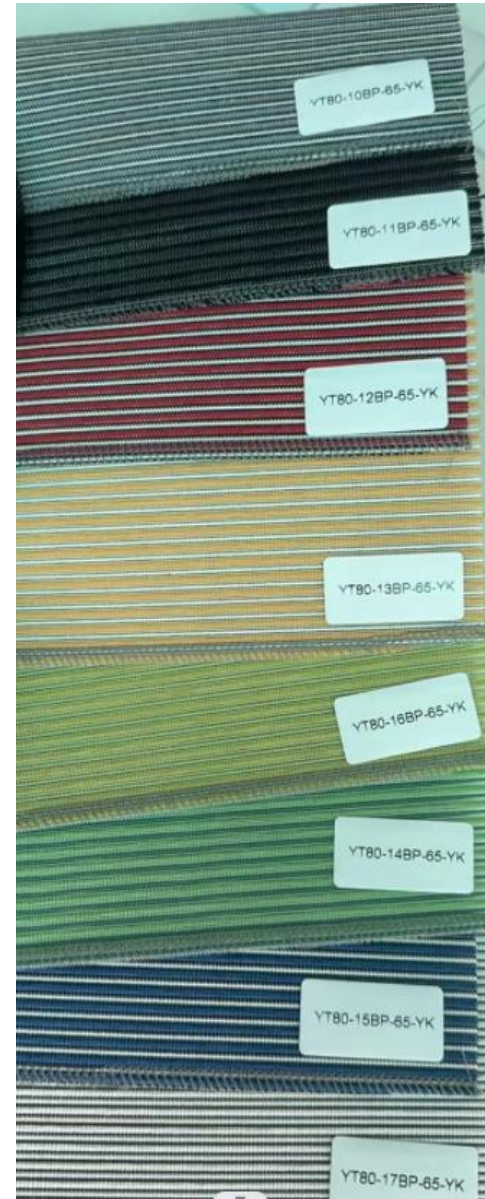

Product size

NEW DESIGN OFFICE CHAIR

Color swatches